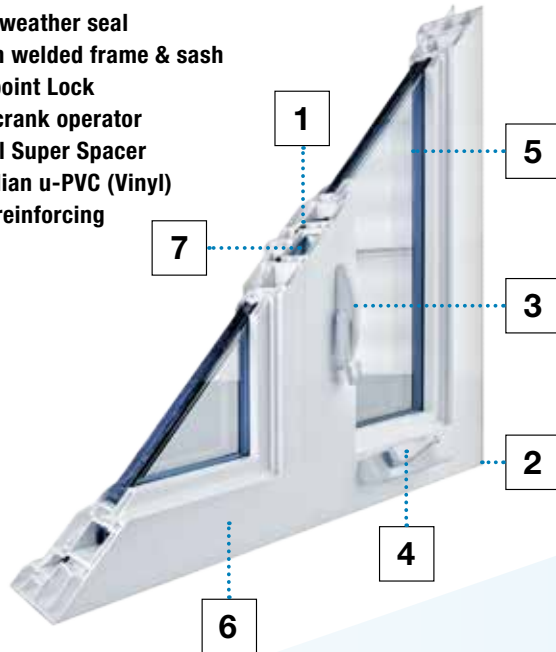

classic

VINYL CASEMENT
AND AWNING
WINDOW

The **Classic Collection Window** features a wider profile with frames crafted to function as a traditional, outward pivoting sash window. Commonly built as Casement or Awning windows, this series features a triple weather seal design, locking in the heat and keeping out the cold. A multi-chamber frame design provides increased strength, durability, sound abatement and energy efficiency in styles from traditional to contemporary.

1. Triple weather seal
2. Fusion welded frame & sash
3. Multipoint Lock
4. Roto-crank operator
5. Triseal Super Spacer
6. Canadian u-PVC (Vinyl)
7. Steel reinforcing

PERFORMANCE DATA

Picture window: Light Commercial Classification. Performance Grade = PG 75

Casement window: Light Commercial Classification. Performance Grade = PG 70

Awning window: Light Commercial Classification. Performance Grade = PG 75

Many glazing configurations available with U-values of 1.2 and SHGC of 0.17 achievable in double pane.

*Triple pane option available