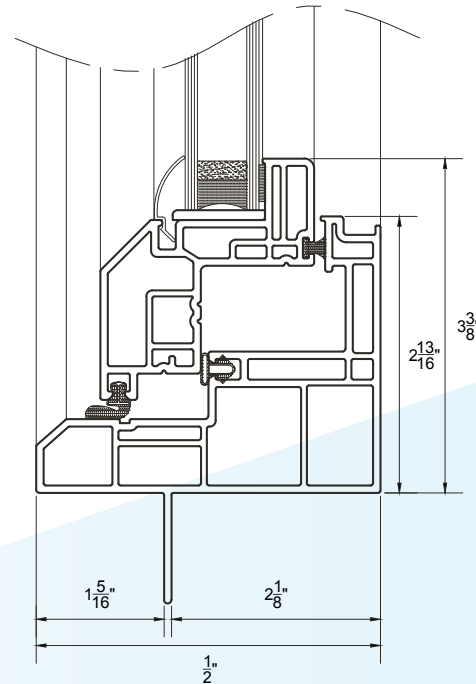

classic

VINYL CASEMENT
AND AWNING
WINDOW

The **Classic Collection Window** features a wider profile with frames crafted to function as a traditional, outward pivoting sash window. Commonly built as Casement or Awning windows, this series features a triple weather seal design, locking in the heat and keeping out the cold. A multi-chamber frame design provides increased strength, durability, sound abatement and energy efficiency in styles from traditional to contemporary.

1. Triple weather seal
2. Fusion welded frame & sash
3. Multipoint Lock
4. Roto-crank operator
5. Triseal Super Spacer
6. Canadian u-PVC (Vinyl)
7. Steel reinforcing

PERFORMANCE DATA

Picture window: Light Commercial Classification. Performance Grade = PG 75

Casement window: Light Commercial Classification. Performance Grade = PG 70

Awning window: Light Commercial Classification. Performance Grade = PG 75

Many glazing configurations available with U-values of 1.2 and SHGC of 0.17 achievable in double pane.

*Triple pane option available